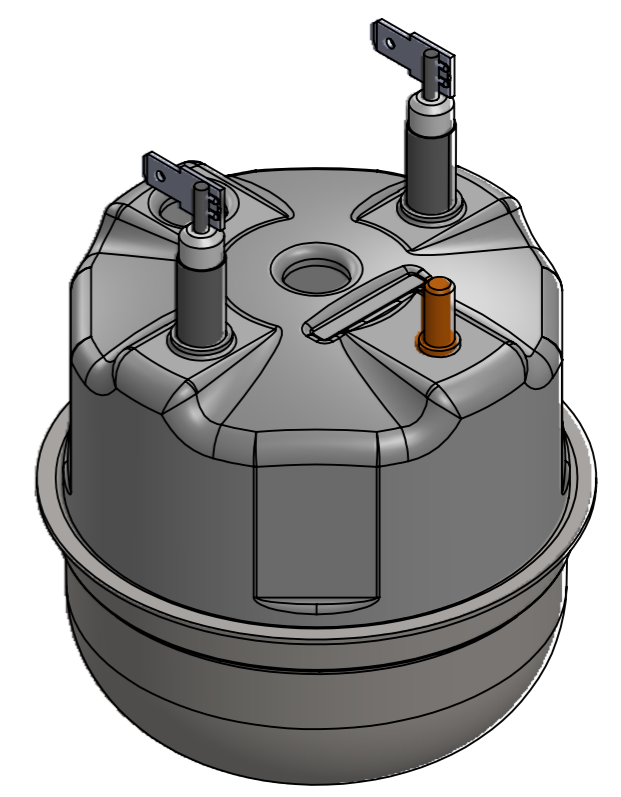

SEZIONE A-A

COD.	DESCRIPTION
54000120	APL0015 230V 1000W
54000121	APL0015 120V 1000W

 <b>Beltrami Felice s.r.l.</b>		DRAWN.	DATE:
		CHECKED.	DATE:
GENERAL TOLERANCE UNI-ISO 22768 CLASSE m	MATERIAL. AISI 304  FINISH.	REV. 00  SCALE: 1:1	DATE:
PLATFORM.	<b>DWG. NO</b>		
DESCRIPTION. <b>APL0015</b>	<b>APL0015_54000XXX</b>		<b>A3</b>