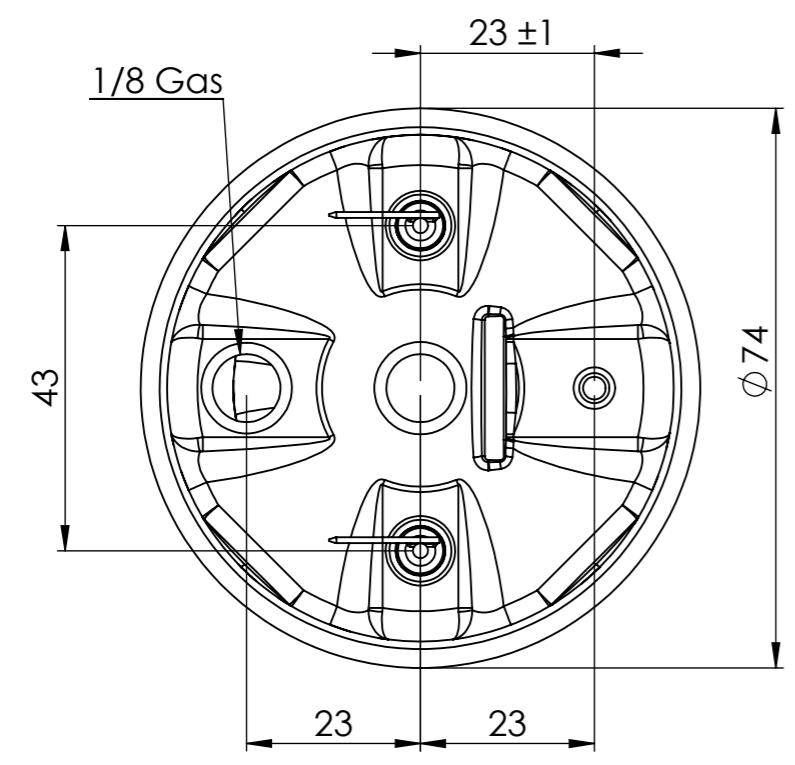

SEZIONE A-A

COD.	DESCRIPTION
54000120	APL0015 230V 1000W
54000121	APL0015 120V 1000W

 <b>Beltrami Felice s.r.l.</b>		DRAWN.	DATE:
		CHECKED.	DATE:
GENERAL TOLERANCE UNI-ISO 22768 CLASSE m	MATERIAL. AISI 304  FINISH.	REV. 00  SCALE: 1:1	DATE:
PLATFORM.	<b>DWG. NO</b>		
DESCRIPTION. <b>APL0015</b>	<b>APL0015_54000XXX</b>		<b>A3</b>